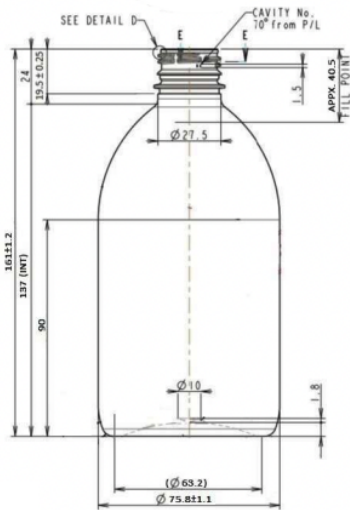

Beverage Sirop 500

General info

Item no. (SKU):	LS1011250128
Family / Range:	Beverage Sirop
Capacity:	500ml
Neck:	28 PCO
Weight:	33
Shape:	Round
Material:	PET
Colour:	All Colours Available
Print Areas:	N/A
Country of Origin:	Lithuania

Packaging Info

Packed in Boxes

Box Dimensions (mm):	594 x 394 x 448
Quantity per box (pcs):	84
Boxes per pallet (pcs):	20
Quantity per pallet (pcs):	1680
Net weight (kg):	55
Gross weight (kg):	77
Pallet height (mm):	2400

Packed in PE bags on trays (Full pallet)

Tray dimensions (mm):	1200 x 800 x 50
Quantity per tray (pcs):	1192
Quantity per PE bag (pcs):	
PE bags per tray (pcs):	
Trays per pallet (pcs):	13
Quantity per pallet (pcs):	2496
Net weight (kg):	82
Gross weight (kg):	98
Pallet height (mm):	2400